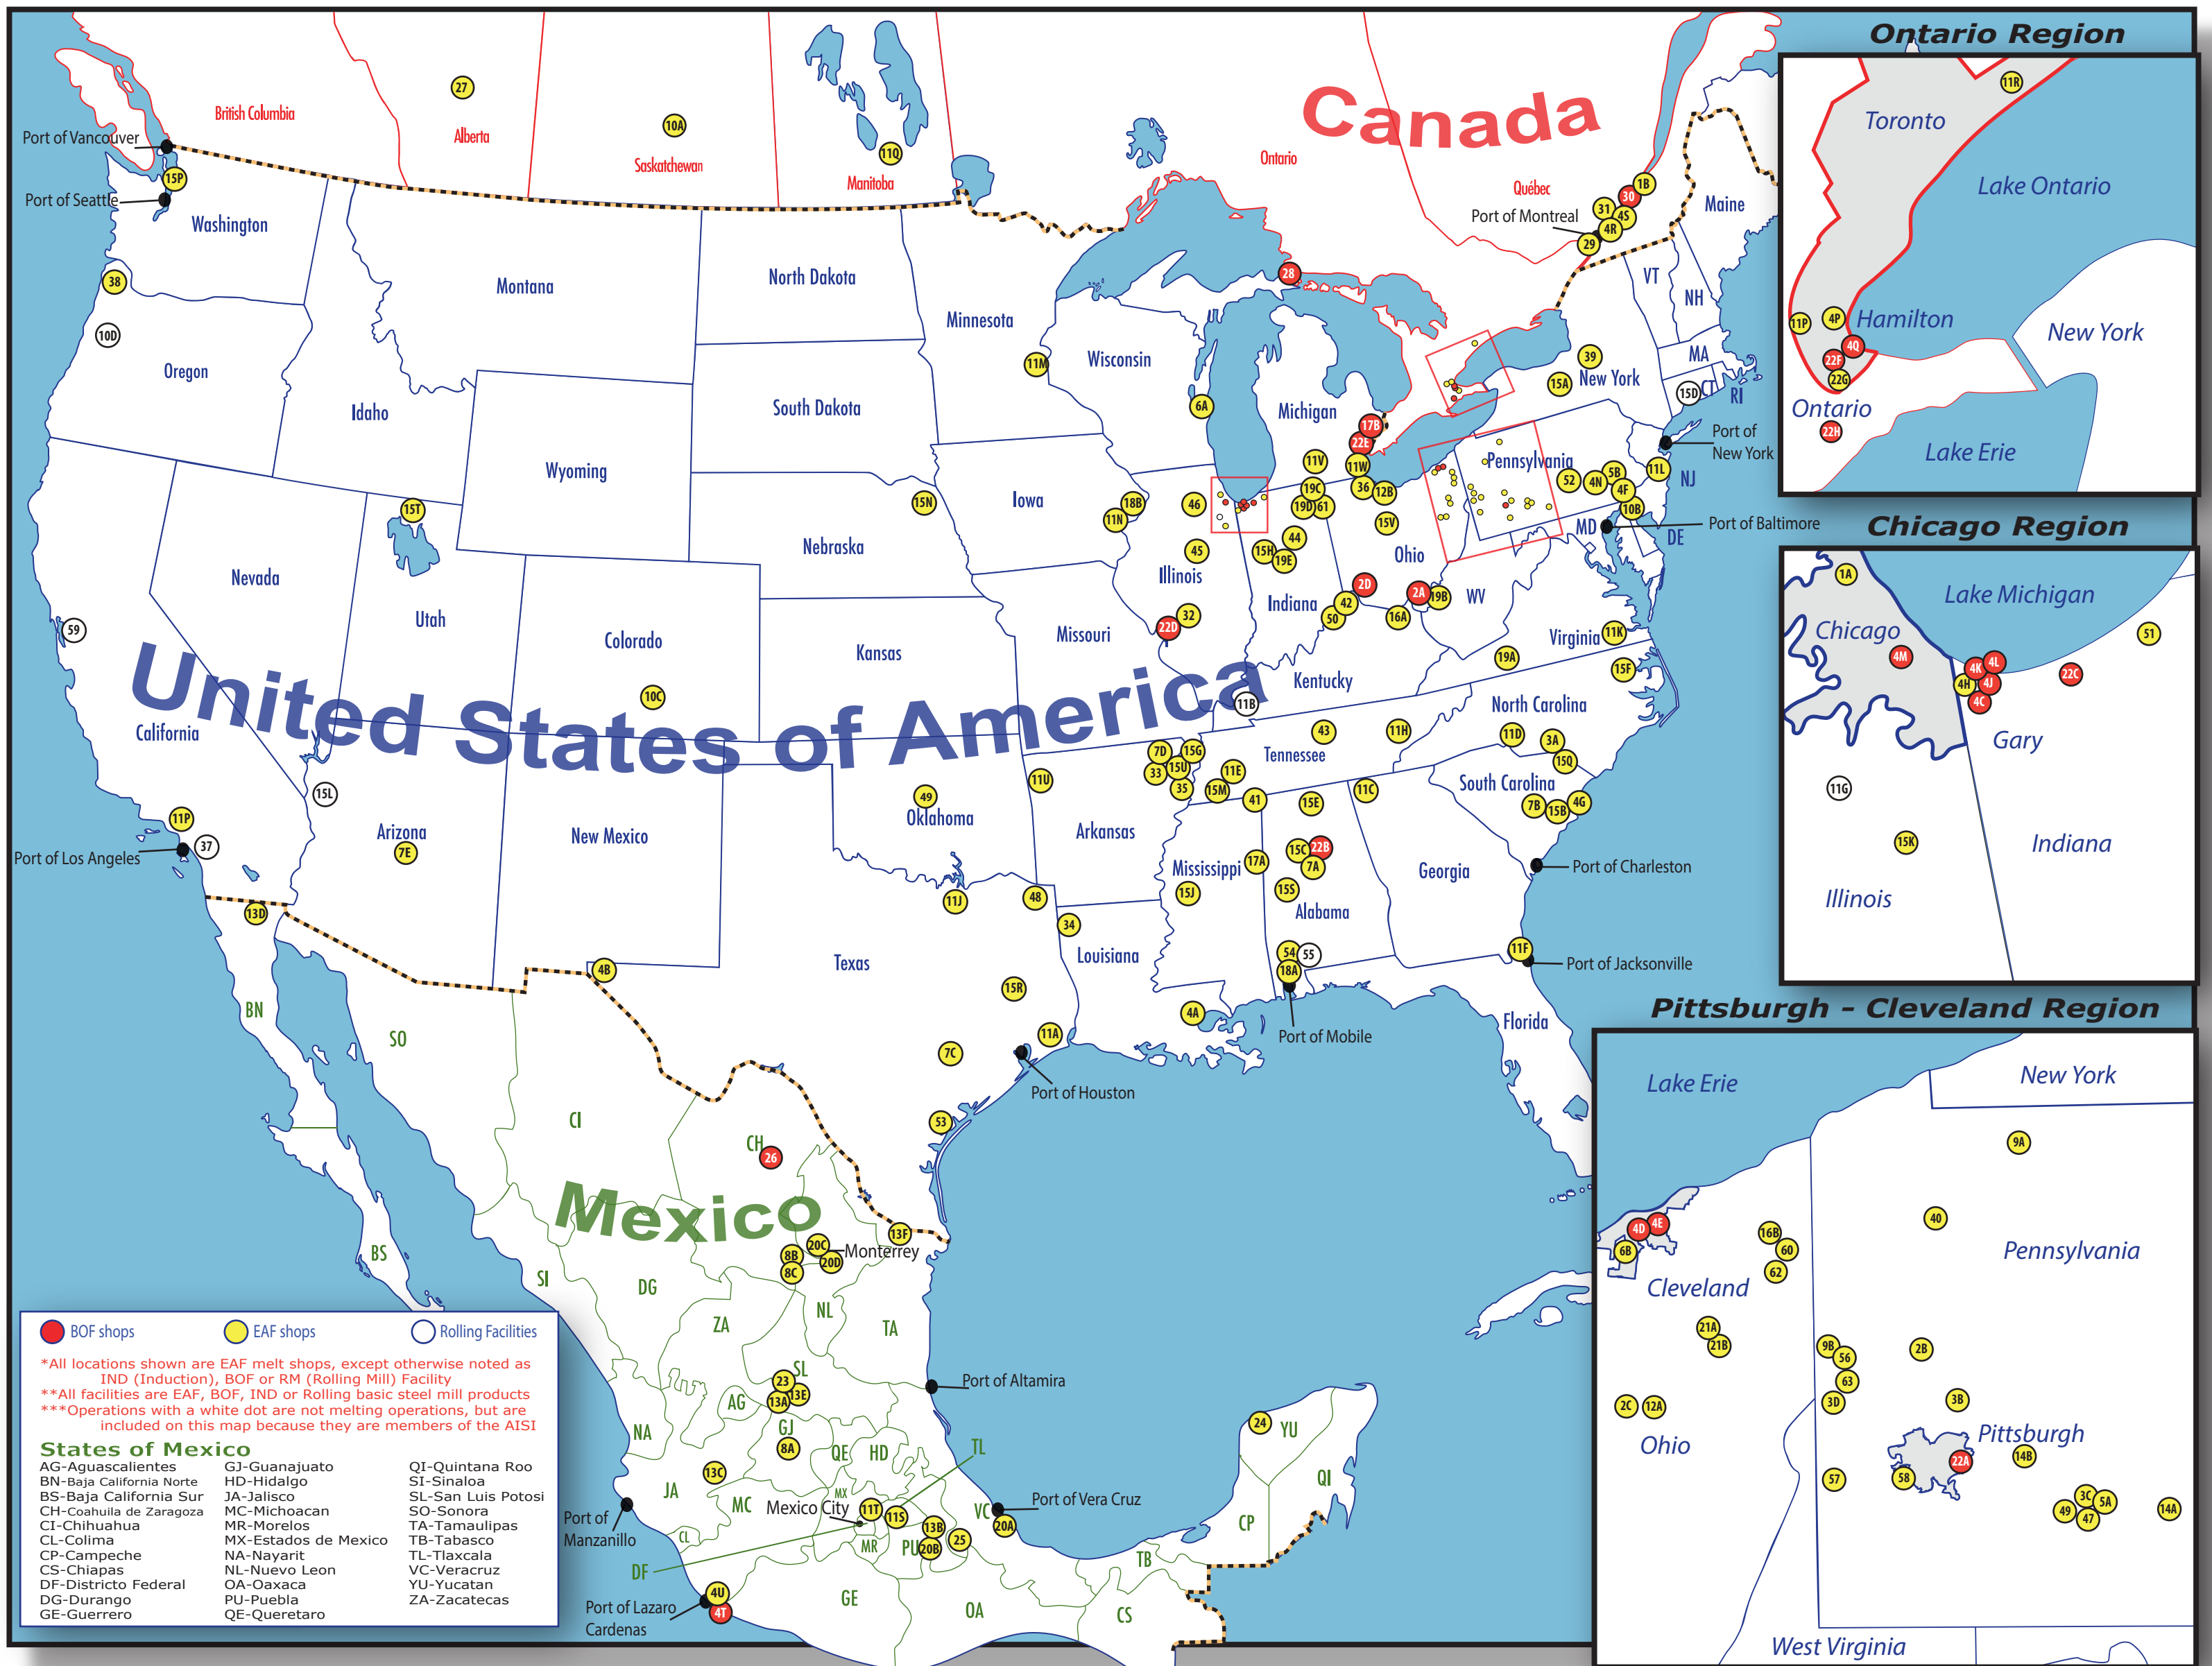

# Steel Plants of North America

#	COMPANY NAME	LOCATION	(000) tons	#	COMPANY NAME	LOCATION	(000) tons	#	COMPANY NAME	LOCATION	(000) tons	#	COMPANY NAME	LOCATION	(000) tons												
<b>A. Fink &amp; Sons Co.</b>																											
1A	A. Fink & Sons Co.	Chicago, IL	100	<b>Elwood Group</b>												22A	BOF US Steel - Mon Valley Works	Braddock, PA	2899								
1B	Sorel Forge	St-Joseph-de-Sorel, Québec, Canada	80	9A	Elwood National Steel	Irvine, PA	77	15A	Nucor Steel - Auburn, Inc.	Auburn, NY	496	22B	BOF US Steel - Fairfield Works	Fairfield, AL	2400												
<b>AK Steel Corp.</b>																											
2A	BOF AK Steel Corp. - Ashland	Ashland, KY	2546	9B	Elwood Quality Steels Co.	New Castle, PA	386	15B	Nucor Steel - Berkeley	Huger, SC	3439	22C	BOF US Steel - Gary Works (No. 1 BOP & Q-BOP)	Gary, IN	8102												
2B	AK Steel Corp. - Butler	Butler, PA	1543	<b>EVRAZ North America</b>												22D	BOF US Steel - Granite City Works	Granite City, IL	2866								
2C	AK Steel Corp. - Mansfield	Mansfield, OH	882	10A	EVRAZ Regina	Regina, Saskatchewan, Canada	1213	15C	Nucor Steel - Birmingham Inc.	Birmingham, AL	661	22E	BOF US Steel - Great Lakes Works	Ecorse, MI	3527												
2D	BOF AK Steel Corp. - Middletown	Middletown, OH	2899	10B	EVRAZ Claymont Steel	Claymont, DE	496	15D	Nucor Steel - Connecticut Inc.	Wallingford, CT	661	22F	BOF US Steel - Hamilton Works (BOF Shop)	Hamilton, Ontario, Canada	2701												
<b>Allegheny Technologies Inc.</b>																10C	EVRAZ Pueblo	Pueblo, CO	1213	15E	Nucor Steel - Decatur, L.L.C.	Trinity, AL	2403	22G	US Steel - Hamilton Works (EAF Shop)	Hamilton, Ontario, Canada	717
3A	IND ATI Alvac	Monroe, NC	-	10D	EVRAZ Portland	Portland, OR	2899	15F	Nucor Steel - Hertford	Colefield, NC	992	22H	BOF US Steel - Lake Erie Works	Nanticoke, Ontario, Canada	2866												
3B	Allegheny Ludlum - Brackenridge Works	Brackenridge, PA	551	<b>Gerdau Long Steel North America</b>												<b>Independent Steel Plants</b>											
3C	Allegheny Ludlum - Latrobe Works	Latrobe, PA	20	U.S.													<b>Mexico</b>										
3D	Allegheny Ludlum - Midland Works	Midland, PA	551	11A	Gerdau Long Steel North America - Beaumont	Beaumont, TX	656	15G	Nucor Steel - Arkansas	Blytheville, AR	2646	23	Aceros Fonderia	San Luis Potosi, Mexico	529												
<b>ArcelorMittal North America</b>																15H	Nucor Steel - Indiana	Crawfordsville, IN	2480	24	Siderurgica Yucatan S.A. de C.V.	Merida, Yucatan, Mexico	66				
<b>ArcelorMittal USA</b>																15I	Nucor Steel - Jackson Inc.	Flowood, MS	551	25	Talleres y Acero S.A. de C.V. (TYASA)	Orizaba, Veracruz, Mexico	441				
4A	ArcelorMittal - Bayou Steel	La Place, LA	794	15K	Nucor Steel - Kankakee Inc.	Bourbonnais, IL	849	15J	Nucor Steel - Jacksonville	Flowood, MS	551	26	BOF AHMSA - Altos Hornos de Mexico, S.A. de C.V.	Monclova, Coahuila, Mexico	4189												
4B	ArcelorMittal - Vinton	El Paso, TX	276	15L	Nucor Steel - Kingman	Kingman, AZ	882	15M	Nucor Steel - Kingman	Kingman, AZ	882	<b>Canada</b>															
4C	BOF ArcelorMittal - Burns Harbor	East Chicago, IN	6173	15N	Nucor Steel - Memphis	Memphis, TN	992	15O	Nucor Steel - Memphis	Memphis, TN	992	27	AltaSteel Ltd. (a Scaw Metals Group Co.)	Edmonton, Alberta, Canada	386												
4D	BOF ArcelorMittal - Cleveland East	Cleveland, OH	2535	15P	Nucor Steel - Nebraska	Norfolk, NE	992	15P	Nucor Steel - Seattle Inc.	Seattle, WA	783	28	BOF Essar Steel Algoma Inc.	Sault Ste. Marie, Ontario, Canada	3527												
4E	BOF ArcelorMittal - Cleveland West	Cleveland, OH	2094	15Q	Nucor Steel - North Carolina	Darlington, SC	1047	15Q	Nucor Steel - South Carolina	Darlington, SC	1047	29	Ivaco Rolling Mills	L'Original, Ontario, Canada	496												
4F	ArcelorMittal - Coatesville	Coatesville, PA	970	15R	Nucor Steel - Texas	Jewett, TX	1213	15R	Nucor - Yamato Steel Company	Armored, AR	2579	30	BOF Rio Tinto Iron & Titanium (RTIT)	Sorel Tracy, Québec, Canada	1102												
4G	ArcelorMittal - Georgetown	Georgetown, SC	1102	15S	Nucor Steel - Tuscaloosa Inc.	Tuscaloosa, AL	1301	15S	Nucor Steel - Marion Inc.	Marion, OH	397	31	Schmoitz Bickenbach - Sorel Forge	St. Joseph de Sorel, Québec, Canada	88												
4H	ArcelorMittal - Indiana Harbor Bar	East Chicago, IN	507	15T	Nucor Steel - Utah	Plymouth, UT	992	<b>Optima Acquisitions, LLC</b>				<b>U.S.</b>															
4I	BOF ArcelorMittal - Indiana Harbor #2	East Chicago, IN	2205	15U	Nucor - Yamato Steel Company	Armored, AR	2579	16A	Optima Specialty Steel, Inc. (planned shut down 2013)	Ashland, KY	402	32	Alton Steel	Alton, IL	772												
4K	BOF ArcelorMittal - Indiana Harbor #3	East Chicago, IN	2976	15V	Nucor Steel - Marion Inc.	Marion, OH	397	16B	Warren Steel Holdings	Warren, OH	441	33	Arkansas Steel Associates (Yamato/Sumitomo)	Newport, AR	165												
4L	BOF ArcelorMittal - Indiana Harbor #4	East Chicago, IN	3638	<b>Severstal North America</b>												34	Benteler Steel/Tube (projected start-up scheduled 2018)	Caddo-Bossier, LA	440								
4M	BOF ArcelorMittal - Riverdale	Riverdale, IL	1102	17A	Severstal Columbus	Columbus, MS	2370	17A	BOF Severstal Dearborn	Dearborn, MI	4519	35	Big River Steel, LLC (projected start-up scheduled 2015)	Osceola, AR	?												
4N	ArcelorMittal - Steelton	Steelton, PA	1213	17B	BOF Severstal Dearborn	Dearborn, MI	4519	17B	BOF Severstal Dearborn	Dearborn, MI	4519	36	Bluescope Steel North America	Delta, OH	2183												
<b>ArcelorMittal Canada</b>																17C	Steel Dynamics Pittsburgh Site Engineered Bar Products Div.	Pittsboro, IN	728	37	RM California Steel Industries	Fontana, CA	2183				
4P	ArcelorMittal Dofasco - Hamilton (EAF Shop)	Hamilton, Ontario, Canada	1389	<b>SSAB Americas</b>												38	Cascade Steel Rolling Mills, Inc.	McMinnville, OR	882								
4Q	BOF ArcelorMittal Dofasco - Hamilton (BOF Shop)	Hamilton, Ontario, Canada	3373	18A	SSAB Axis Steel Works	Mobile, AL	1378	38	Cascade Steel Rolling Mills, Inc.	McMinnville, OR	882	39	Crucible Industries LLC	Syracuse, NY	50												
4R	ArcelorMittal Contrecoeur East	Contrecoeur, Québec, Canada	1874	18B	SSAB Montpelier Works	Montpelier, IA	1246	40	Electralloy (a G.O. Carlson, Inc. company)	Oil City, PA	61	40	Electralloy (a G.O. Carlson, Inc. company)	Oil City, PA	61												
4S	ArcelorMittal Contrecoeur West	Contrecoeur, Québec, Canada	717	<b>Steel Dynamics, Inc.</b>												41	Eco Steel Recycling, LLC	Amory, MS	805								
<b>ArcelorMittal Mexico</b>																19A	Steel Dynamics Roanoke Bar Div.	Roanoke, VA	722	42	Gallatin Steel (L.V. Arcelor Mittal & Gerdau Long Steel North America)	Ghent, KY	1609				
4T	BOF ArcelorMittal - Lazaro Cardenas S.A. de C.V. (BOF Shop)	Lazaro-Cardenas, Michoacán, Mexico	2205	19B	Steel of West Virginia, Inc.	Huntington, WV	309	43	GKN Hoeganes Corp. - Gallatin	Gallatin, TN	331	43	GKN Hoeganes Corp. - Gallatin	Gallatin, TN	331												
4U	ArcelorMittal - Lazaro Cardenas S.A. de C.V. (EAF Shop)	Lazaro-Cardenas, Michoacán, Mexico	4409	19C	Steel Dynamics Butler Site Flat Roll Steel Div.	Butler, IN	2976	44	Haynes International Inc.	Kokomo, IN	33	44	Haynes International Inc.	Kokomo, IN	33												
<b>Carpenter Steel</b>																19D	Steel Dynamics Columbia City Site Structural & Rail Div.	Columbia City, IN	2480	45	Keystone Steel and Wire Co.	Peoria, IL	1323				
5A	Carpenter Latrobe Specialty Steel	Latrobe, PA	61	19E	Steel Dynamics Pittsboro Site Engineered Bar Products Div.	Pittsboro, IN	728	46	Leggett & Platt Wire Rod (formerly Sterling Steel Co. LLC)	Sterling, IL	2381	46	Leggett & Platt Wire Rod (formerly Sterling Steel Co. LLC)	Sterling, IL	2381												
5B	Carpenter Technology Corp.	Reading, PA	193	<b>Techint</b>												47	Lehigh Specialty (Div. of Whemco)	Latrobe, PA	66								
<b>Charter Steel</b>																20A	Techint - Tenaris Tamsa	Veracruz, Mexico	992	48	Le Toumeau Technologies	Longview, TX	121				
6A	Charter Steel	Saukville, WI	639	20B	Ternium - Puebla	Puebla, Mexico	937	49	Mid-American Steel	Oklahoma City, OK	331	49	Mid-American Steel	Oklahoma City, OK	331												
6B	Charter Steel	Cleveland, OH	248	20C	Ternium - Guerrero	Monterrey, Nuevo León, Mexico	2425	50	North American Stainless	Ghent, KY	1543	50	North American Stainless	Ghent, KY	1543												
<b>Commercial Metals Co.</b>																20D	Ternium - Norte	Apodaca, Nuevo León, Mexico	661	51	Novolipetsk Steel (NLMK Indiana)	Portage, IN	799				
7A	Commercial Metals - Alabama	Birmingham, AL	661	<b>The Timken Co.</b>												52	Standard Steel LLC (Trimaran Partners)	Burnham, PA	231								
7B	Commercial Metals - South Carolina	Cayce, SC	882	21A	The Timken Co. - Faircrest	Canton, OH	871	53	TPCO America (projected start-up scheduled 2015)	Gregory, TX	836	53	TPCO America (projected start-up scheduled 2015)	Gregory, TX	836												
7C	Commercial Metals - Texas	Sequin, TX	992	21B	The Timken Co. - Harrison	Canton, OH	683	54	ThyssenKrupp Stainless USA	Calvert, AL	1102	54	ThyssenKrupp Stainless USA	Calvert, AL	1102												
7D	Commercial Metals - Arkansas	Newport, AR	331	<b>United States Steel Corporation</b>												55	RM ThyssenKrupp Steel USA, LLC	Calvert, AL	1102								
7E	Commercial Metals - Mesa	Mesa, AZ	287	15A	Nucor Steel - Auburn, Inc.	Auburn, NY	496	55	RM ThyssenKrupp Steel USA, LLC	Calvert, AL	1102	55	RM ThyssenKrupp Steel USA, LLC	Calvert, AL	1102												
<b>Deacero, S.A. de C.V.</b>																15B	Nucor Steel - Berkeley	Huger, SC	3439	56	TMK - Ipsco Koppel	Koppel, PA	496				
8A	Deacero, S.A. de C.V. - Celaya Plant	Villagrás, Guanajuato, Mexico	2425	15C	Nucor Steel - Birmingham Inc.	Birmingham, AL	661	57	Union Electric Steel Corp. - Harmon Creek Plant	Burgertstown, PA	35	57	Union Electric Steel Corp. - Harmon Creek Plant	Burgertstown, PA	35												
8B	Deacero, S.A. de C.V. - Ramos Arizpe	Ramos Arizpe, Mexico	717	15D	Nucor Steel - Connecticut Inc.	Wallingford, CT	661	58	Universal Stainless & Alloy Products	Bridgeville, PA	149	58	Universal Stainless & Alloy Products	Bridgeville, PA	149												
8C	Deacero, S.A. de C.V. - Saltillo Plant	Ramos Arizpe, Mexico	1653	15E	Nucor Steel - Decatur, L.L.C.	Trinity, AL	2403	59	USS - POSCO	Pittsburg, CA	63	59	USS - POSCO	Pittsburg, CA	63												